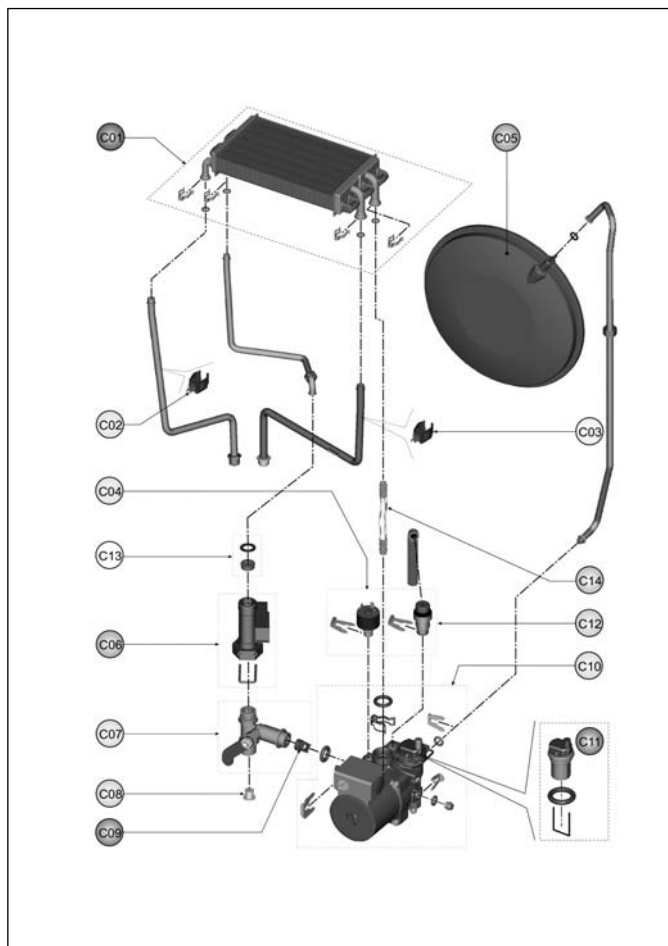

WATER LINE

GAS LINE

C09	398D3650	KIT 5 VALVULA N/R "Lej" (39404740)
C10	398D3680	KIT BOMBA UNIF. "Lej" (36600100)
C11	398D3660	AIR VALVE KIT "Lej" (39404380-4730)
C12	398D3670	KIT VALCULA SEGURIDAD "Lej" (39404720)
C13	398D3610	KIT 5 REGULADORES 10Lt. "Lej" (36902080)
C14	398D4380	KIT TUBO FLEXIBLE "Lej" (34201800)
D01	398D4460	COMBUSTION CHAMBER INSULATING KIT "Lej" Sr.AAC4
D02	398D4400	STARTING ELECTRODE KIT "Lej" (36702890)
D03	398D4360	BURNER 11R.m. KIT "Lej" (37608910)
D04	398D3750	GAS VALVE KIT "Lej" (36800400)
D05	398D3760	11 NOZZLES 1,35" KIT "Lej" (34009821)
D06	398D3770	11 NOZZLES 0,79" KIT "Lej" (34013300)
D07	398D4450	TST. FUMES KIT "Lej" (38322250)