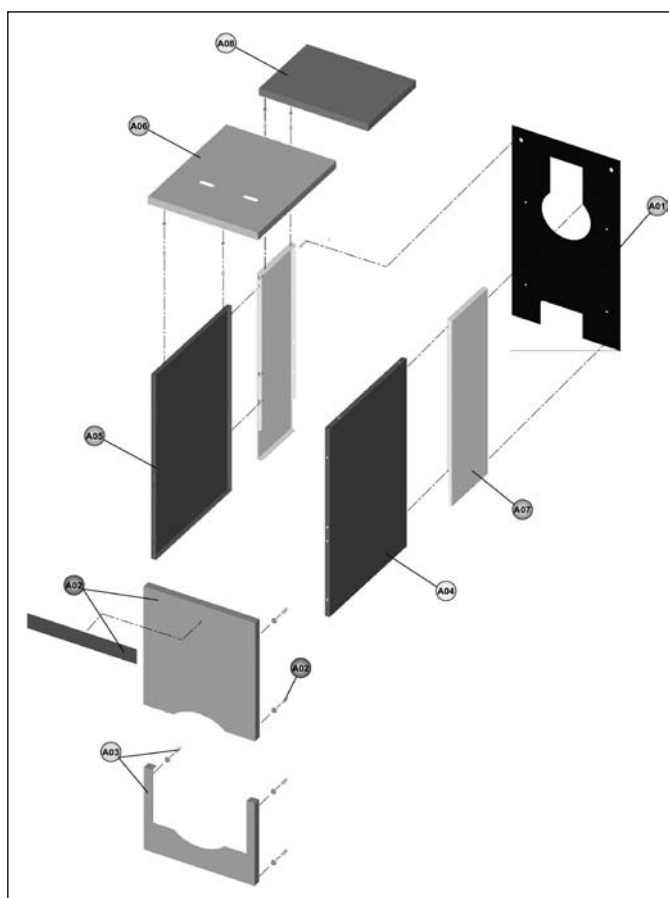

GIG 180 "B" - GIG K 180 "C"

GIG / GIG K 180 - GIG / GIG K 198

JACKET